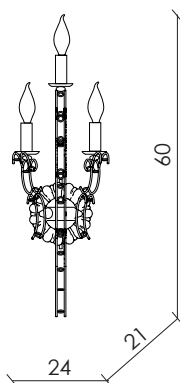

APPLIQUE 3 LUCI
3 LIGHTS WALL LAMP

3 x E14
max 40W
NON INCLUSA
NOT SUPPLIED

Peso / Weight: 2 kg

placcato oro /
gold plated

pepate di cristallo trasparente /
clear crystal nuggets

7215

780,00

placcato color rutenio nero /
black rhutenium colour plated

pepate di cristallo trasparente /
clear crystal nuggets

7216

780,00