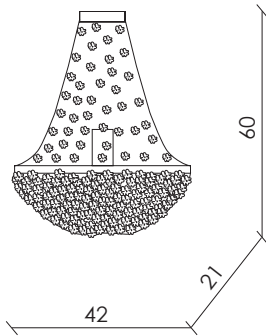

7418

1.024,00

MISURE
DIMENSIONS

APPLIQUE 3 LUCI
3 LIGHTS WALL LAMP

3 x E14
max 40W
NON INCLUSA
NOT SUPPLIED

Peso / Weight: 6 kg

COLORE STRUTTURA
STRUCTURE COLOUR

COLORI ACCESSORI
ACCESSORIES COLOURS